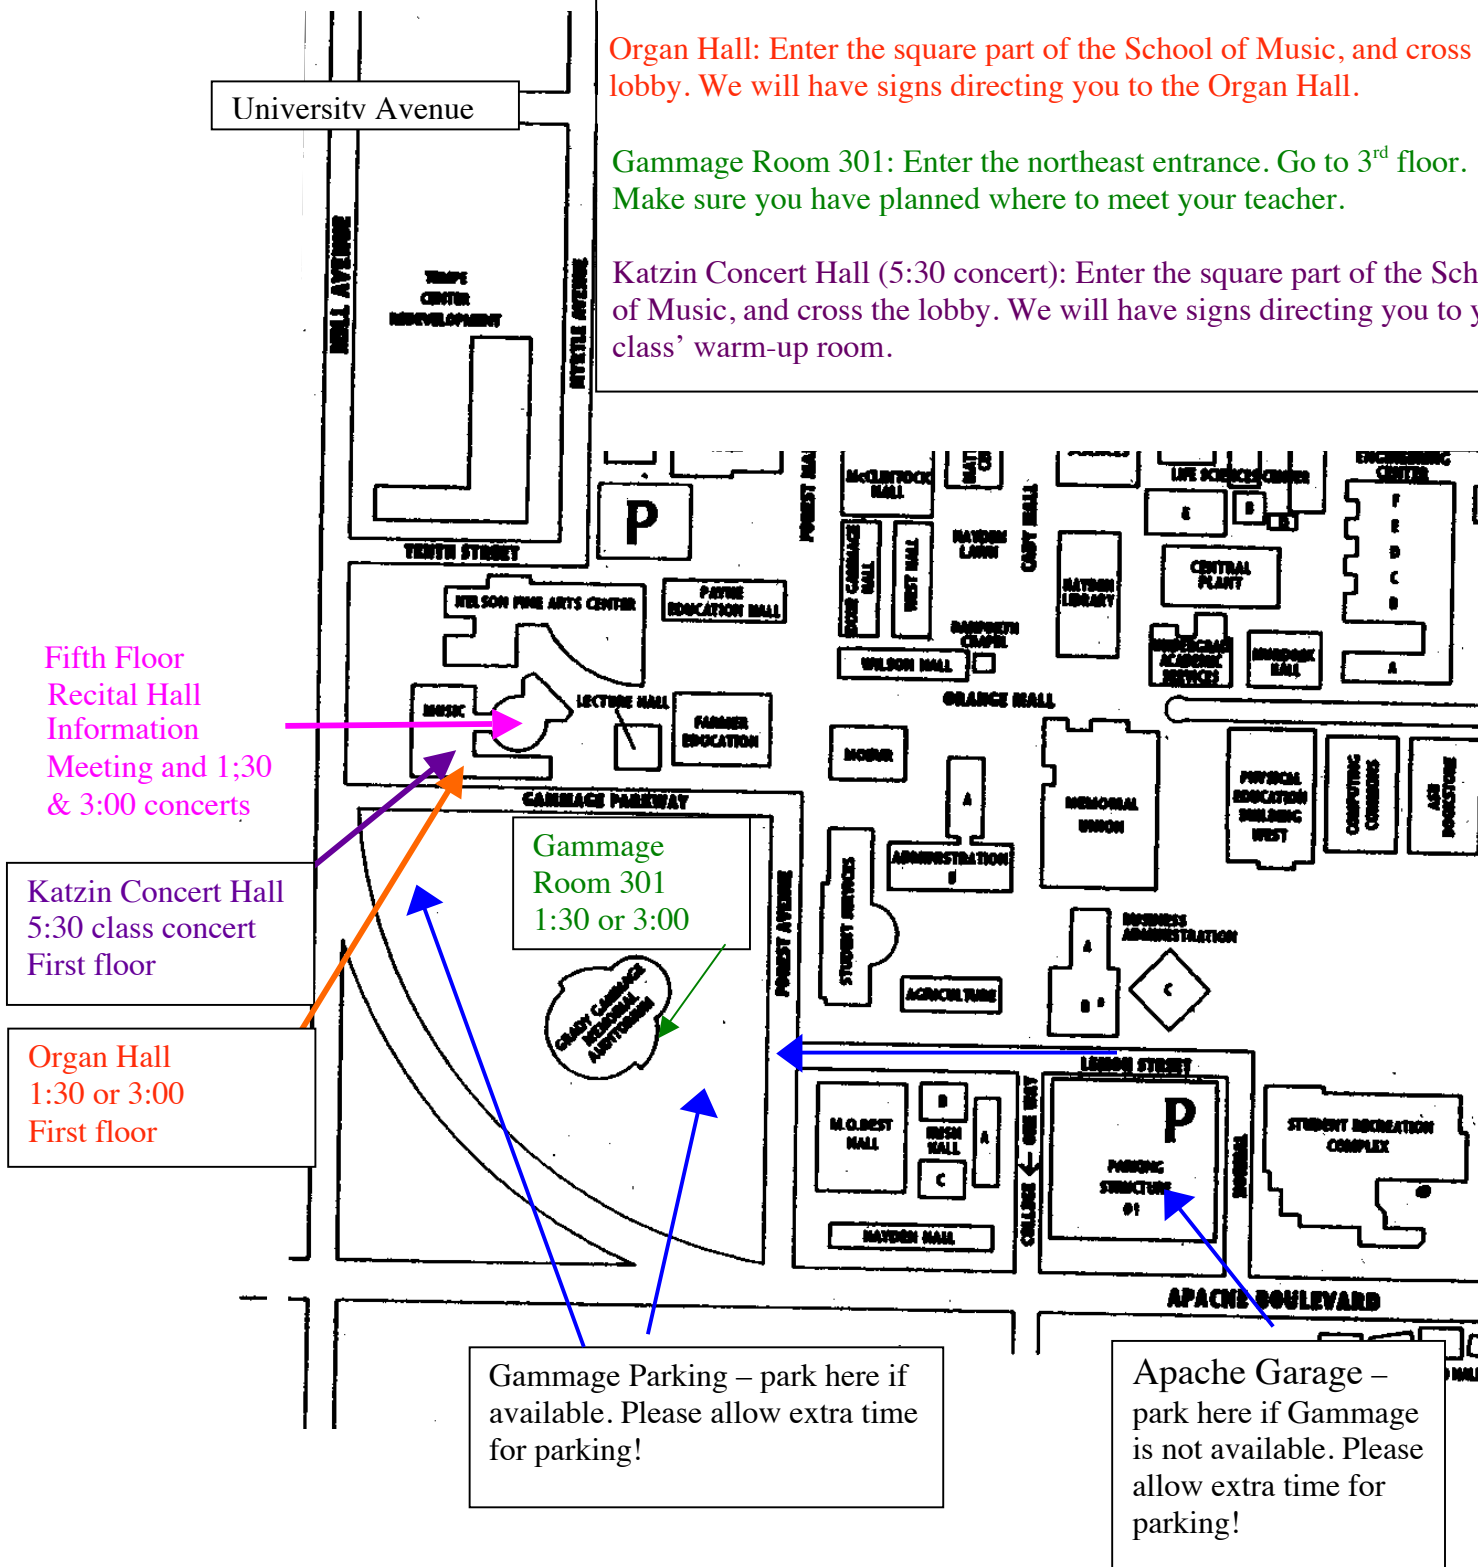

Parking instructions for ASU String Project

Parking in the Gammage lot is free on weekdays after 7 pm and all day Saturdays and Sundays. You must pay to park at the street meters. Please plan to come early to allow extra time for parking.

Fifth Floor Recital Hall: Enter the tall round part of the School of Music. Take the elevator to 5th floor. Follow the signs.

Organ Hall: Enter the square part of the School of Music, and cross the lobby. We will have signs directing you to the Organ Hall.

Gammage Room 301: Enter the northeast entrance. Go to 3rd floor. Make sure you have planned where to meet your teacher.

Katzin Concert Hall (5:30 concert): Enter the square part of the School of Music, and cross the lobby. We will have signs directing you to your class' warm-up room.

Fifth Floor
Recital Hall
Information
Meeting and 1:30
& 3:00 concerts

Katzin Concert Hall
5:30 class concert
First floor

Organ Hall
1:30 or 3:00
First floor

Gammage Parking – park here if available. Please allow extra time for parking!