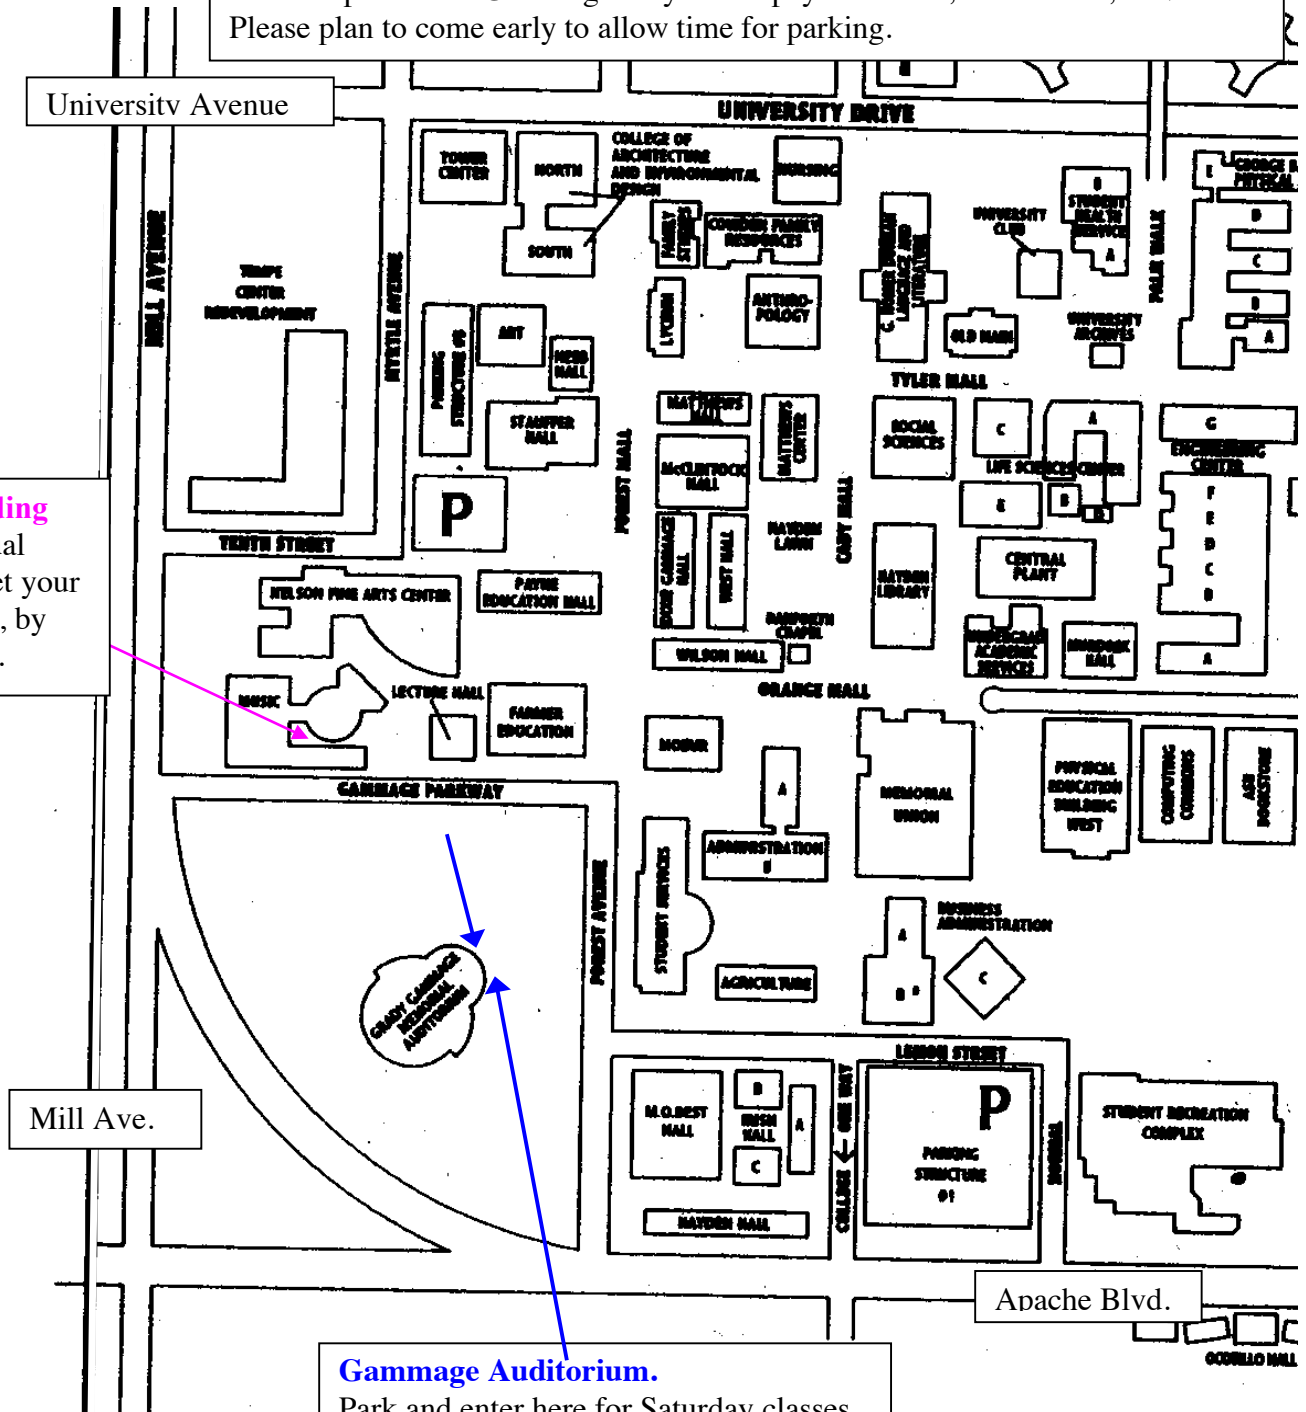

Parking instructions for ASU String Project

Parking in unnumbered spaces in the Gammage lot is free on weekdays after 7 pm and all day Saturdays and Sundays. Monday-Saturday, 7 am-7 pm, you may park at the meters on the street, for \$3.00/hour; you must have Visa, Mastercard, or \$1, \$5, \$10 bills (no change given), or you may download the ParkMobile App and pay with your phone: <https://cfo.asu.edu/parkmobile>. The numbered visitor spots in the Gammage Auditorium lot are \$3.00/hour, and you must pay before 7 pm. In the Gammage lot you can pay with cash, Mastercard, or Visa. Please plan to come early to allow time for parking.

Music building

For individual lessons, meet your teacher here, by the fountain.

Gammage Auditorium.

Park and enter here for Saturday classes. Free parking in unnumbered spaces on weekends and after 7 pm on weekdays.