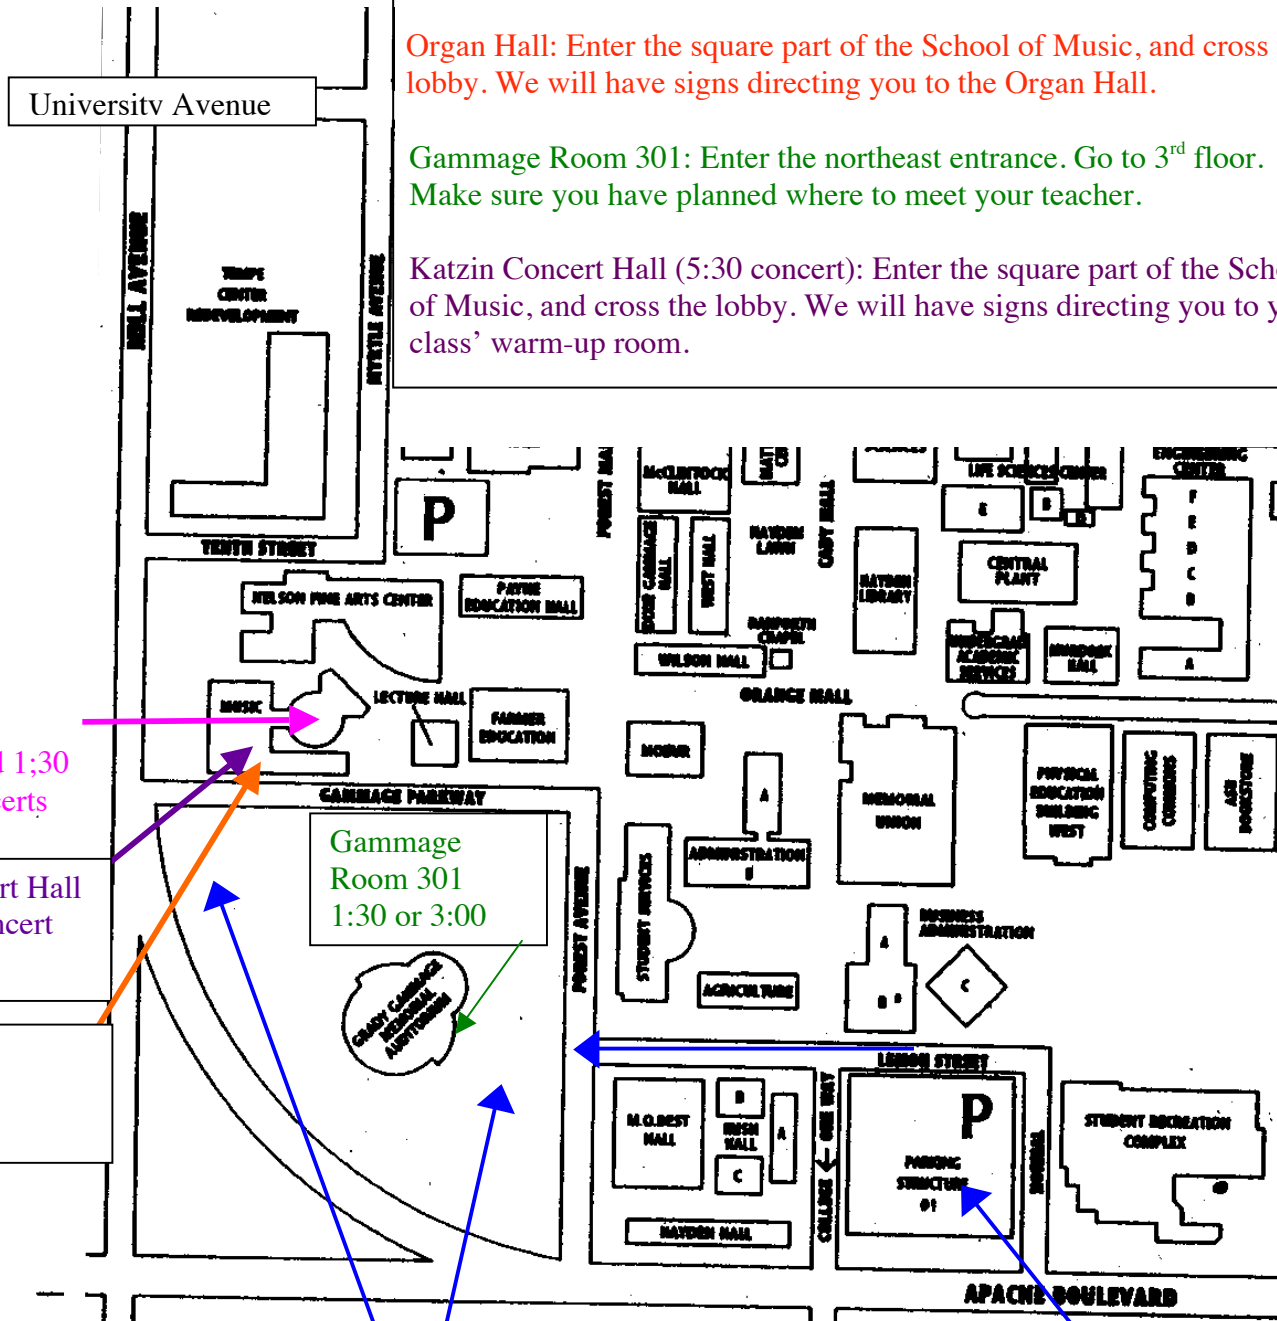

Parking for ASU String Project Information Meeting & Concerts
 Parking in the Gammage lot is free on weekdays after 7 pm and all day Saturdays and Sundays. Please plan to come early to allow extra time for parking.

Fifth Floor Recital Hall: Enter the tall round part of the School of Music. Take the elevator to 5th floor. Follow the signs.

Organ Hall: Enter the square part of the School of Music, and cross the lobby. We will have signs directing you to the Organ Hall.

Gammage Room 301: Enter the northeast entrance. Go to 3rd floor. Make sure you have planned where to meet your teacher.

Katzin Concert Hall (5:30 concert): Enter the square part of the School of Music, and cross the lobby. We will have signs directing you to your class' warm-up room.

Fifth Floor
 Recital Hall
 Information
 Meeting and 1:30
 & 3:00 concerts

Katzin Concert Hall
 5:30 class concert
 First floor

Organ Hall
 1:30 or 3:00
 First floor

Gammage Parking – park here if available. Please allow extra time for parking!