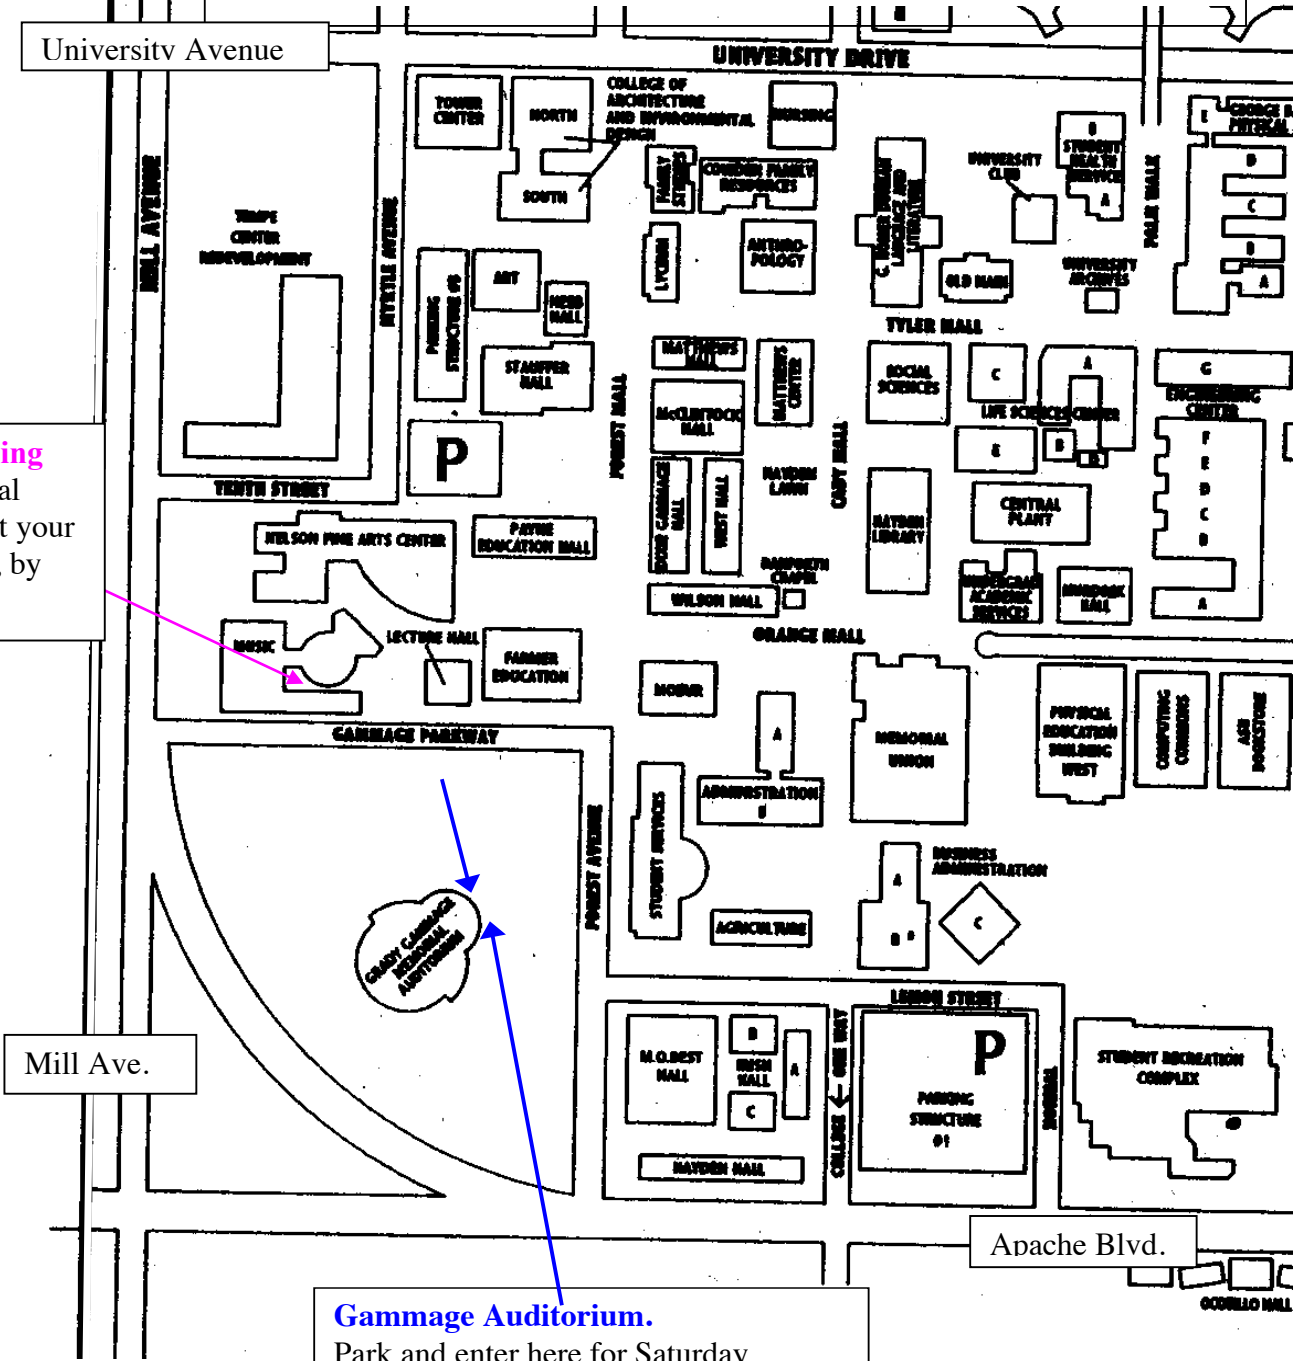

Parking instructions for ASU String Project

The visitor spots in the Gammage Auditorium lot are \$3.00/hour, and you must pay before 7 pm. Parking in the Gammage lot is free on weekdays after 7 pm and all day Saturdays and Sundays. The meters on the street are \$3.00/hour every day, 7 am-10 pm. You must pay with Visa or Mastercard, or you may download the ParkMobile App and pay with your phone: <https://cfo.asu.edu/parkmobile>. Please plan to come early to allow time for parking.

Music building
For individual lessons, meet your teacher here, by the fountain.

Gammage Auditorium.
Park and enter here for Saturday classes. Free parking in visitor spaces on weekends and after 7 pm on weekdays.